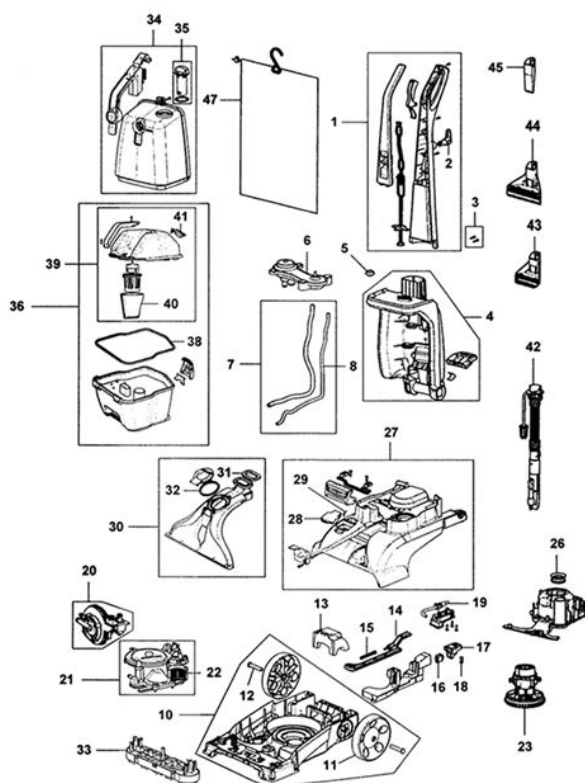

wood for the brushroll or plastic for the baseplate, the Carpet Pro CPU2 uses metal for both part increasing durability and preventing a broken brushroll or baseplate. The brushroll is sealed off with rubber end caps preventing hair and debris from getting caught in the brushroll and melting either the side wall of the machine or the brushroll; a problem commonly found many other vacuum cleaners. The Carpet Pro CPU2s brushroll uses CommercialGrade Stiff Gold Bristles to ensure you are getting the most dirt out of your rugs as possible. The Carpet Pro CPU2 has a hose inlet located at the back of the machine allowing the user to insert an optional hose and tools if ever necessary. The Carpet Pro CPU2 uses a commercial grade 40foot cord so you can plug in once and clean an entire floor in many cases. The cord is heavy duty and yellow so the user is aware of the cord at all times.

<https://www.agence-immotech.com/images/cakewalk-owners-manual.pdf>

To prevent you from spending time unravelling the cord, the Carpet Pro CPU2 has a Quick Cord Release located on the cord hook. This allows for simple hasslefree cord removal. Since the handle takes a lot of stress when used the Carpet Pro CPU2 has a metal handle for increased durability. The User has to be comfortable while using the machine which is why the handle has been fitted with foam for comfort. The Foam also prevents slippage while the machine is in use. The BuiltIn Furniture Guard helps protect furniture and walls if the this vacuum were to ever bump into walls or furniture. Even though parts may look the same, there are often variances in similar parts and it is important to buy parts that fit your specific model. Please try again. Select the series that matches your model number. Try checking the product description for more information. Please try again. Please try again. In order to navigate out of this carousel please use your heading shortcut key to navigate to the next or previous heading. Register a free business account Please try your search again later. Fits Carpet Pro upright vacuum cleaner models CPU1 and CPU2. Also fits Most Riccar and Simplicity Upright vacuum cleaners without clutch system. To calculate the overall star rating and percentage breakdown by star, we don't use a simple average. Instead, our system considers things like how recent a review is and if the reviewer bought the item on Amazon. It also analyzes