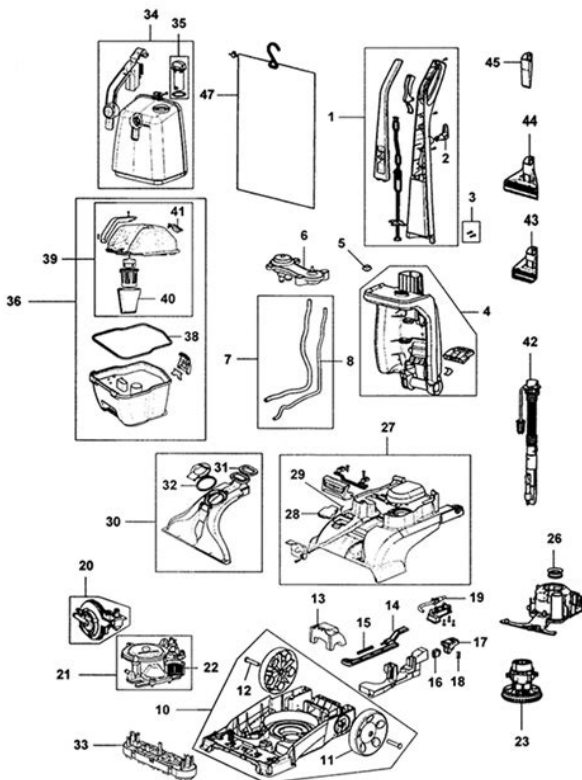

and prevents recirculation back into the air. The CPU2T's foam handle and soft furniture guard will ensure comfort for your hands while keeping your walls and furniture protected. The combined durability and convenience of the CPU2T makes this vacuum a smart choice for any cleaning job. The backpack is ergonomically designed with flexible shoulder straps to comfortably clean your entire home or workspace. The SCBP1.2 is an updated model with a more powerful and efficient 10 AMP motor that provides enough power to effortlessly attack any dirt in its path. This Carpet Pro backpack vacuum comes equipped with an array of essential cleaning tools to make your job easier and successful. The 5 foot hose provides ample length to comfortably clean your entire space, and the carpet attachment gives your rugs a thorough clean. Simply attach the floor tool to clean any smooth surface in your home. Perfect for rooms with bare floors and area rugs, it is equipped with onboard cleaning tools making it a perfect choice for small offices and homes. A 10A motor gives you plenty of power to pick up debris. If you can't reach into the corners, the telescopic extension wand, crevice tool and dusting brush will help you clean even the tightest spaces. A headlight helps you illuminate dark places so you can see where you're going.

<http://superbia.lgbt/flotaganis/1649429780>

Keep your space clean with Carpet Pro. Features Metal Brushroll Sealed Off with Rubber End Caps and Metal Baseplate For Increased Durability The Brushroll Uses CommercialGrade Stiff Gold Bristles to Ensure you are Getting the Most Dirt out of your Rugs as Possible CommercialGrade Yellow 40Foot Cord for a Large Operating Radius Metal Handle with a Foam Grip Handle The Foam Prevents Slippage and the Metal Increases Durability Hose Inlet At the Back of the Machine Allowing the User to Insert an Optional Hose and Tools if Ever Necessary The Carpet Pro CPU2 is a true commercial machine and includes many conveniences not found in a typical commercial machine including an Easy Bag Change System and a ByPass Motor System. The Carpet Pro CPU2 also uses a Motor ByPass System which means all of the dirt goes directly into the bag and NOT through the motor. This means you can pick up a nickel or screw and not worry about braking a set of fans which is a common problem in many other commercial machines. Instead of using plastic or